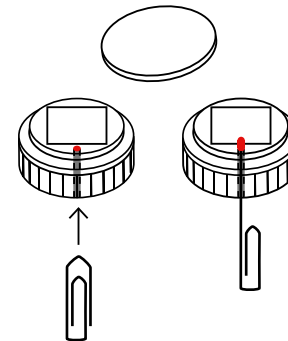

Smoke Alarm PX-1

Warranty void if broken!

Do not immerse the system in water!

No battery exchange

Closed system, only cover is changeable

How to Deactivate the system

1

Push cover to turn the signal off

2

Open the cover

3

Push red button to power off