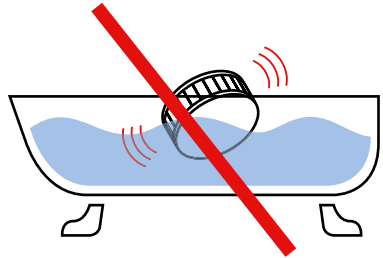

Smoke Alarm PX-1

Warranty void if broken!

Do not immerse the system in water!

No battery exchange

Closed system, only cover is changeable

How to Deactivate the system

1

Push cover to turn the signal off

2

Open the cover

3

Push red button to power off