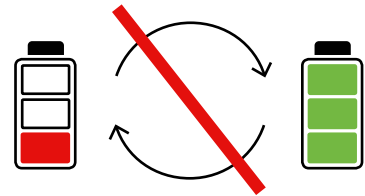

Smoke Alarm PX-1

Warranty void if broken!

Do not immerse the system in water!

No battery exchange

Closed system, only cover is changeable

How to Deactivate the system

1

Push cover to turn the signal off

2

Open the cover

3

Push red button to power off